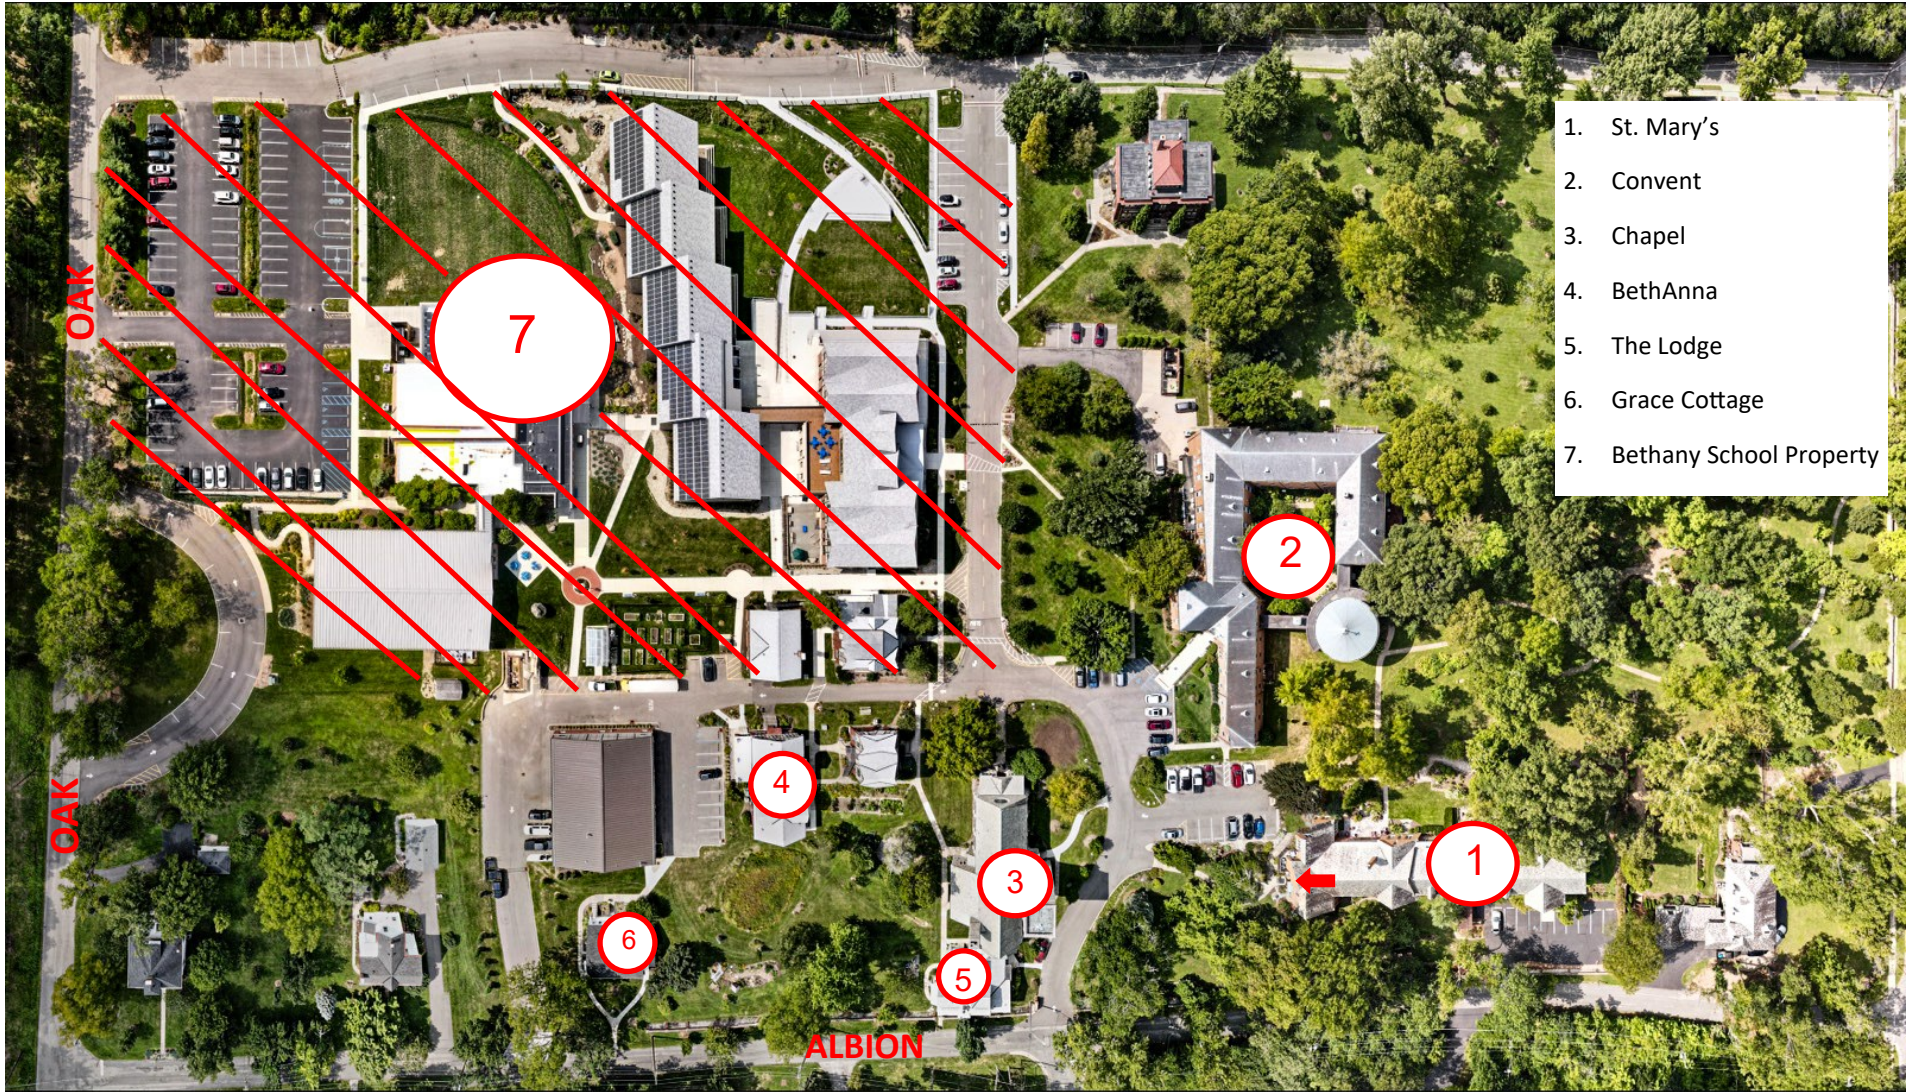

Transfiguration Spirituality Center 495 Albion Ave., Glendale, OH 45246

Directions for parking in the Upper Saint Mary's Lot:

Follow GPS to 495 Albion Avenue, Glendale, Ohio 45246.
This sign is at the entrance to the property:

On entering, there is a stone church on your left (#3 on Map), and this sign and building on your right (#1 on Map):

You will park in the lot to the right of the stone church. You'll enter St. Mary's at the end of the building off the parking lot (at the arrow on #1 on the Map).

- 1. St. Mary's
- 2. Convent
- 3. Chapel
- 4. BethAnna
- 5. The Lodge
- 6. Grace Cottage
- 7. Bethany School Property