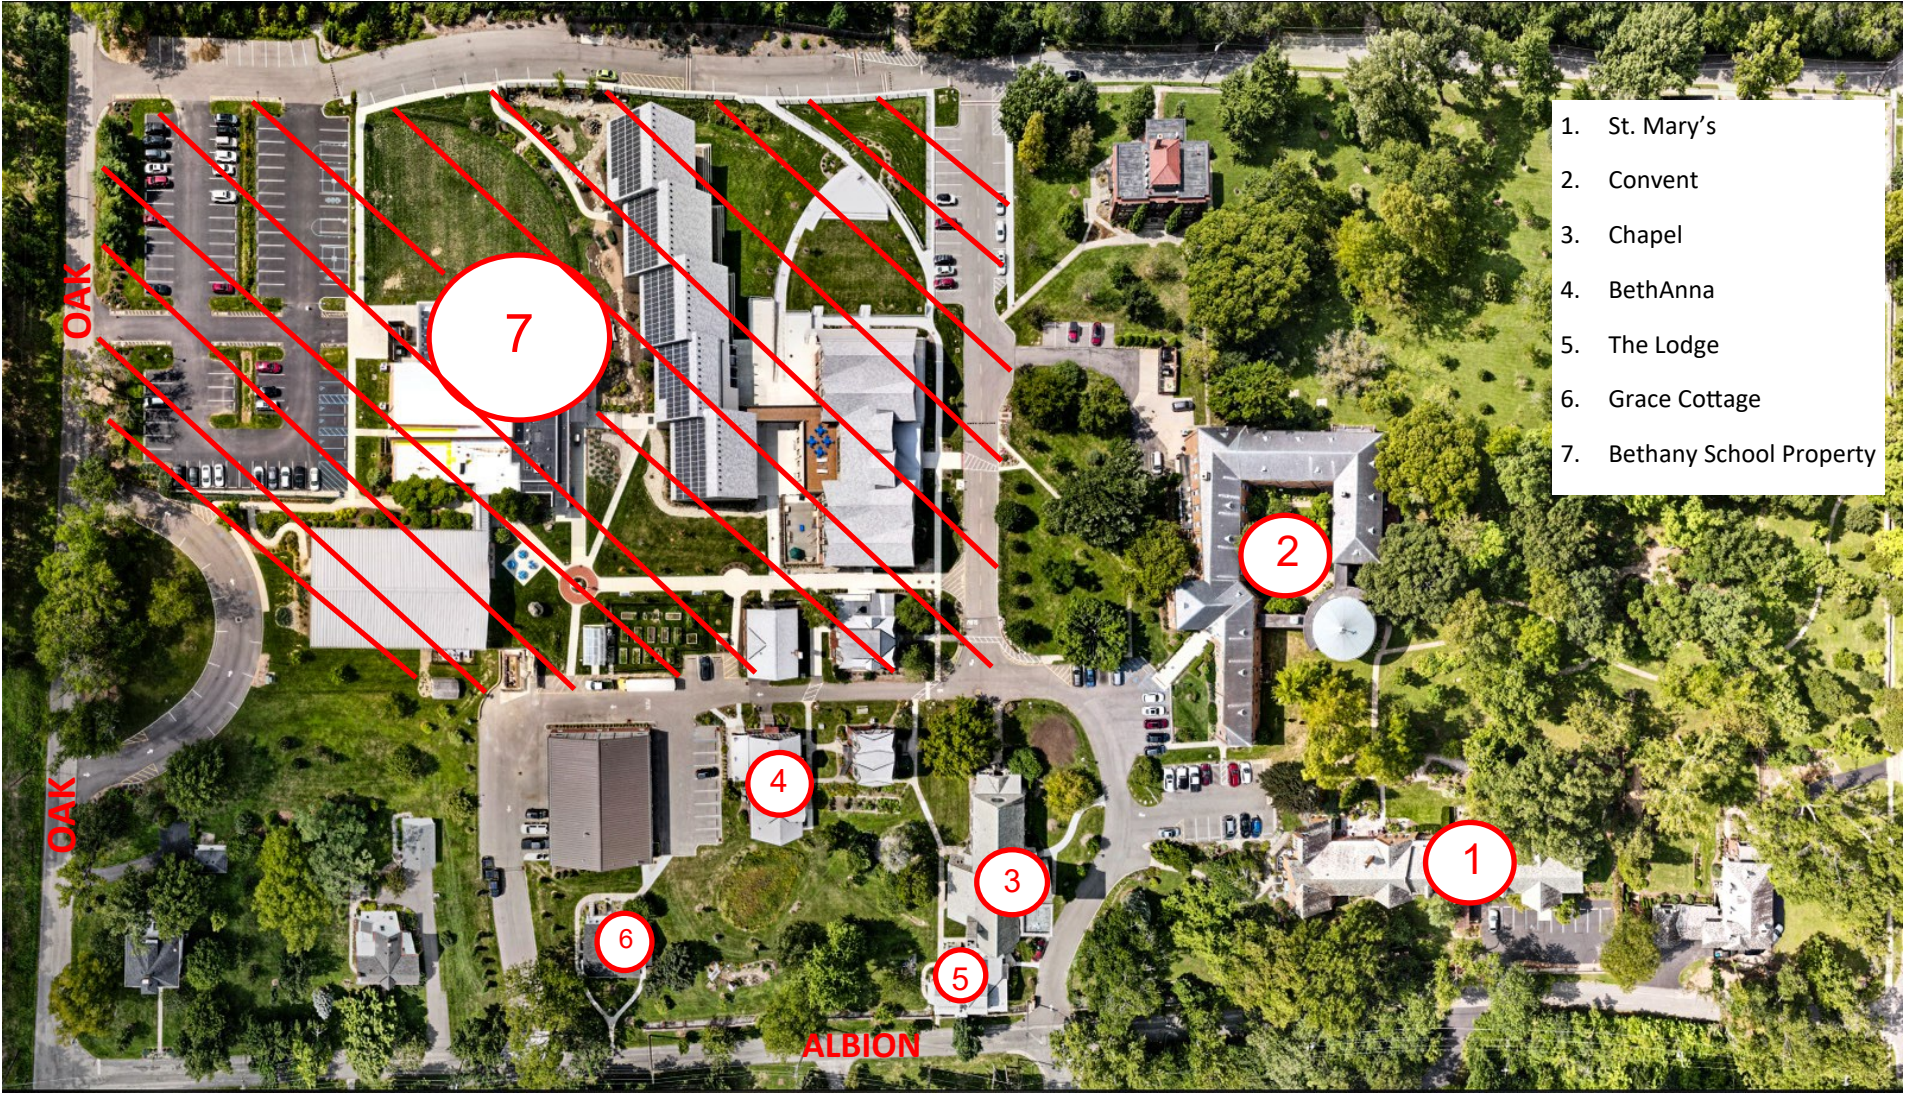

**Transfiguration Spirituality Center
495 Albion Ave., Glendale, OH 45246**

Directions for parking at BethAnna

Follow GPS to 495 Albion Avenue, Glendale, Ohio 45246.

This sign is at the entrance to the property:

On the map below, you'll enter off Albion Ave. next to the building marked #5.
#3 is the big stone church.

Follow the driveway around to #4, which is BethAnna. It will be on your left.

On the map you can see parking just to the left of the building between the house and the giant garage. This is where guests staying in BethAnna should park.

- 1. St. Mary's
- 2. Convent
- 3. Chapel
- 4. BethAnna
- 5. The Lodge
- 6. Grace Cottage
- 7. Bethany School Property